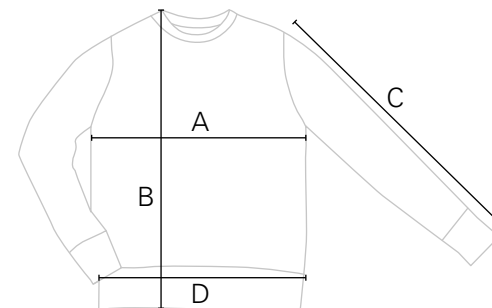

Orist Crest Sweater Sizes

For perfect fit, please check the size using the list.

		S	M	L	XL	XXL
A	Chest	55	57	59	61	63
B	Body Length	69	71	73	75	77
C	Sleeve Length	67	69	71	73	75
D	Body Width (Cuff Width)	46	48	50	52	54

Measurements in cm

Detail