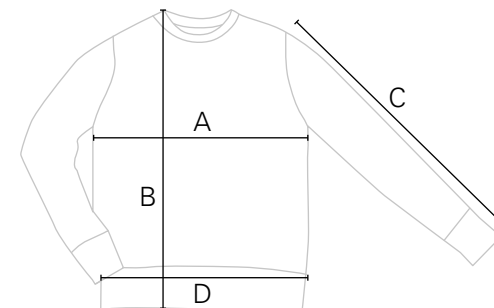

Oris Bear Sweater Sizes for Children

For perfect fit, please check the size using the list.

		6 yr	8 yr	10 yr	14 yr
A	Chest	400	420	450	510
B	Body Length	470	510	550	630
C	Sleeve Length	375	415	460	535
D	Body Width (Cuff Width)	380	400	430	490

Measurements in mm

Detail